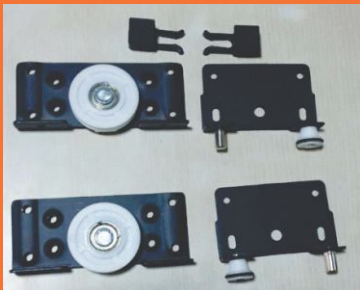

Glass Pantry 600 x 1800mm

**Swing Corner
Left/Right**

**Elevator
600 mm, 900mm**

**Magic Corner
Left/Right
1Pcs.**

**Disc Rack
600mm, 700mm,
800mm, 900mm,
1000mm**

**Round SS Pipe
25mm x 12ft
25mm x 15ft
25mm x 20ft**

**Oval SS Pipe
25mm x 12ft
Oval SS Pipe
25mm x 15ft**

**Double Track
Roller**

**Double Track
Roller With
Soft Close**

56" Roller

**Soft Close
Roller
004 Track**

8 Wheelers

T-Channel

Double Rack Profile