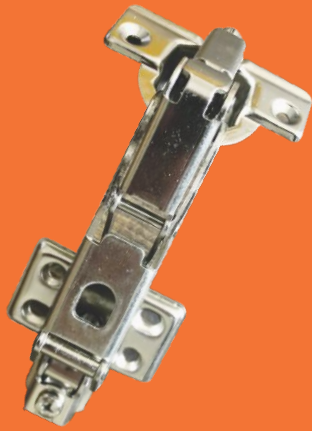

**Universal
Hinges 601**

**Hydraulic Hinges
605 M/S**
Crank 0,8,15

3D Hinges SS

Hinges 261
Crank 0, 8, 15

**Hinges clip
on 606 MS**
Crank 0,8,15

**Hinges Corner
165 Crank**

**Hinges Pie
135 Crank**

**Soft Close Gas Pump
(5N, 10N, 15N)**

Door Closer Ar100

Pelmet Arm Ar400 Silver

Pelmet Arm Ar400 SS

Tandem Box White/Grey

500mm to 300mm 4",6",8"

Slim Tandem Grey Color

500mm - 4",6",8"

PVC Cutlery